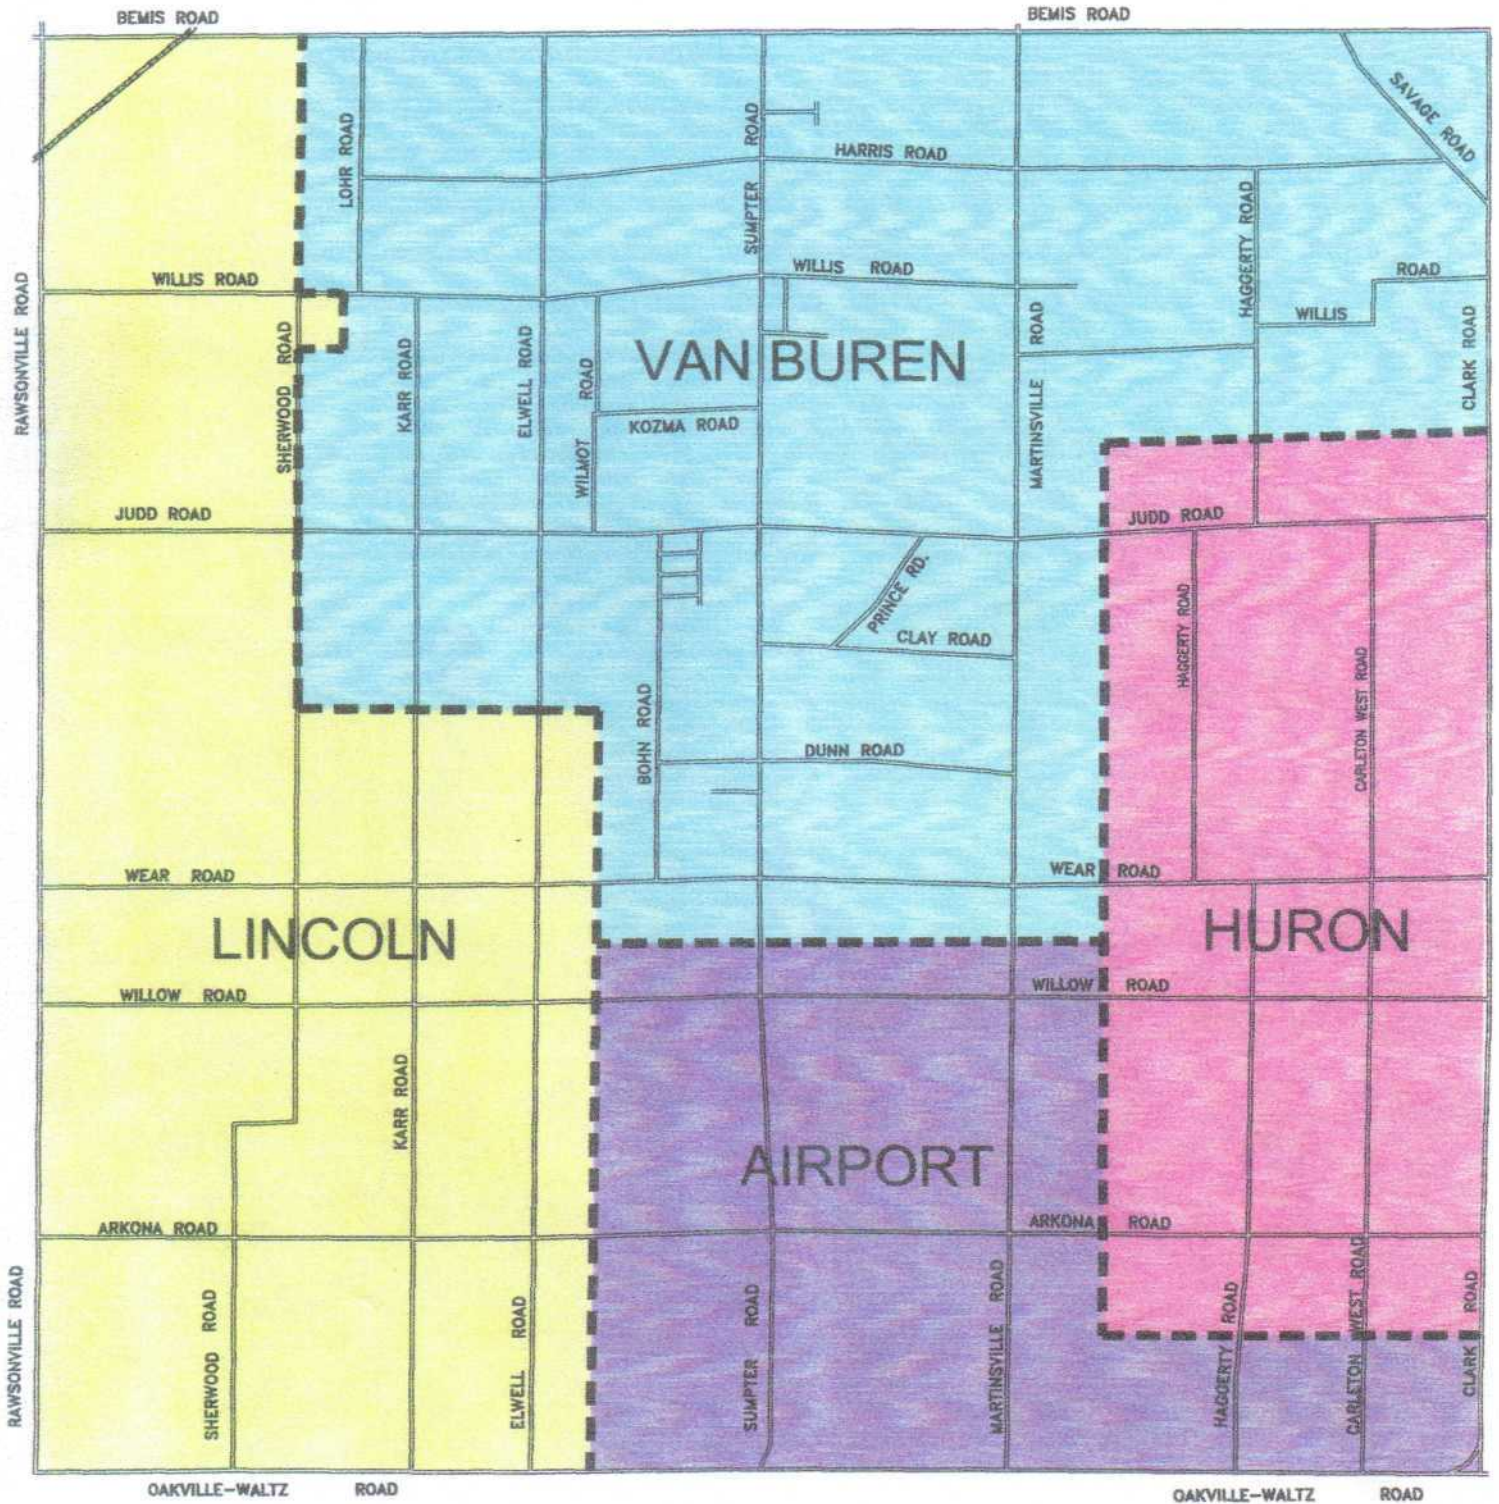

SUMPTER TOWNSHIP SCHOOL DISTRICTS

1. AIRPORT COMMUNITY (MONROE COUNTY JURISDICTION)
2. HURON SCHOOLS
3. LINCOLN CONSOLIDATED (WASHTENAW COUNTY JURISDICTION)
4. VAN BUREN SCHOOLS